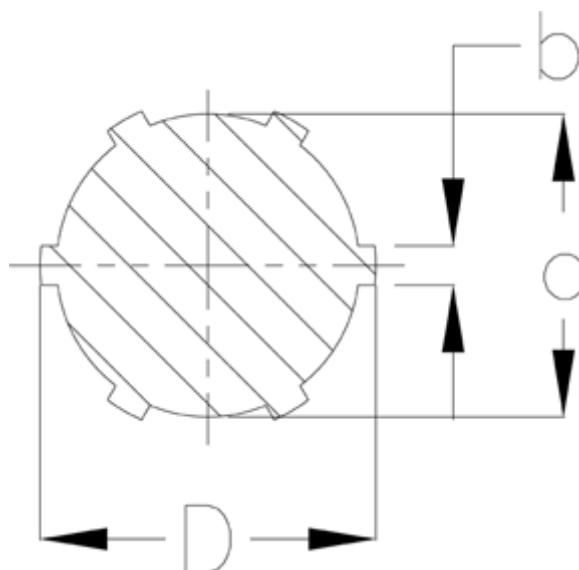

Article number: 0752472500

Description: Spline shaft 1000524007
B6 x 28 x 34 length 2500

Measures

b = 7

d = 28

D = 34

Description = B 6x28x34

Length = 2500